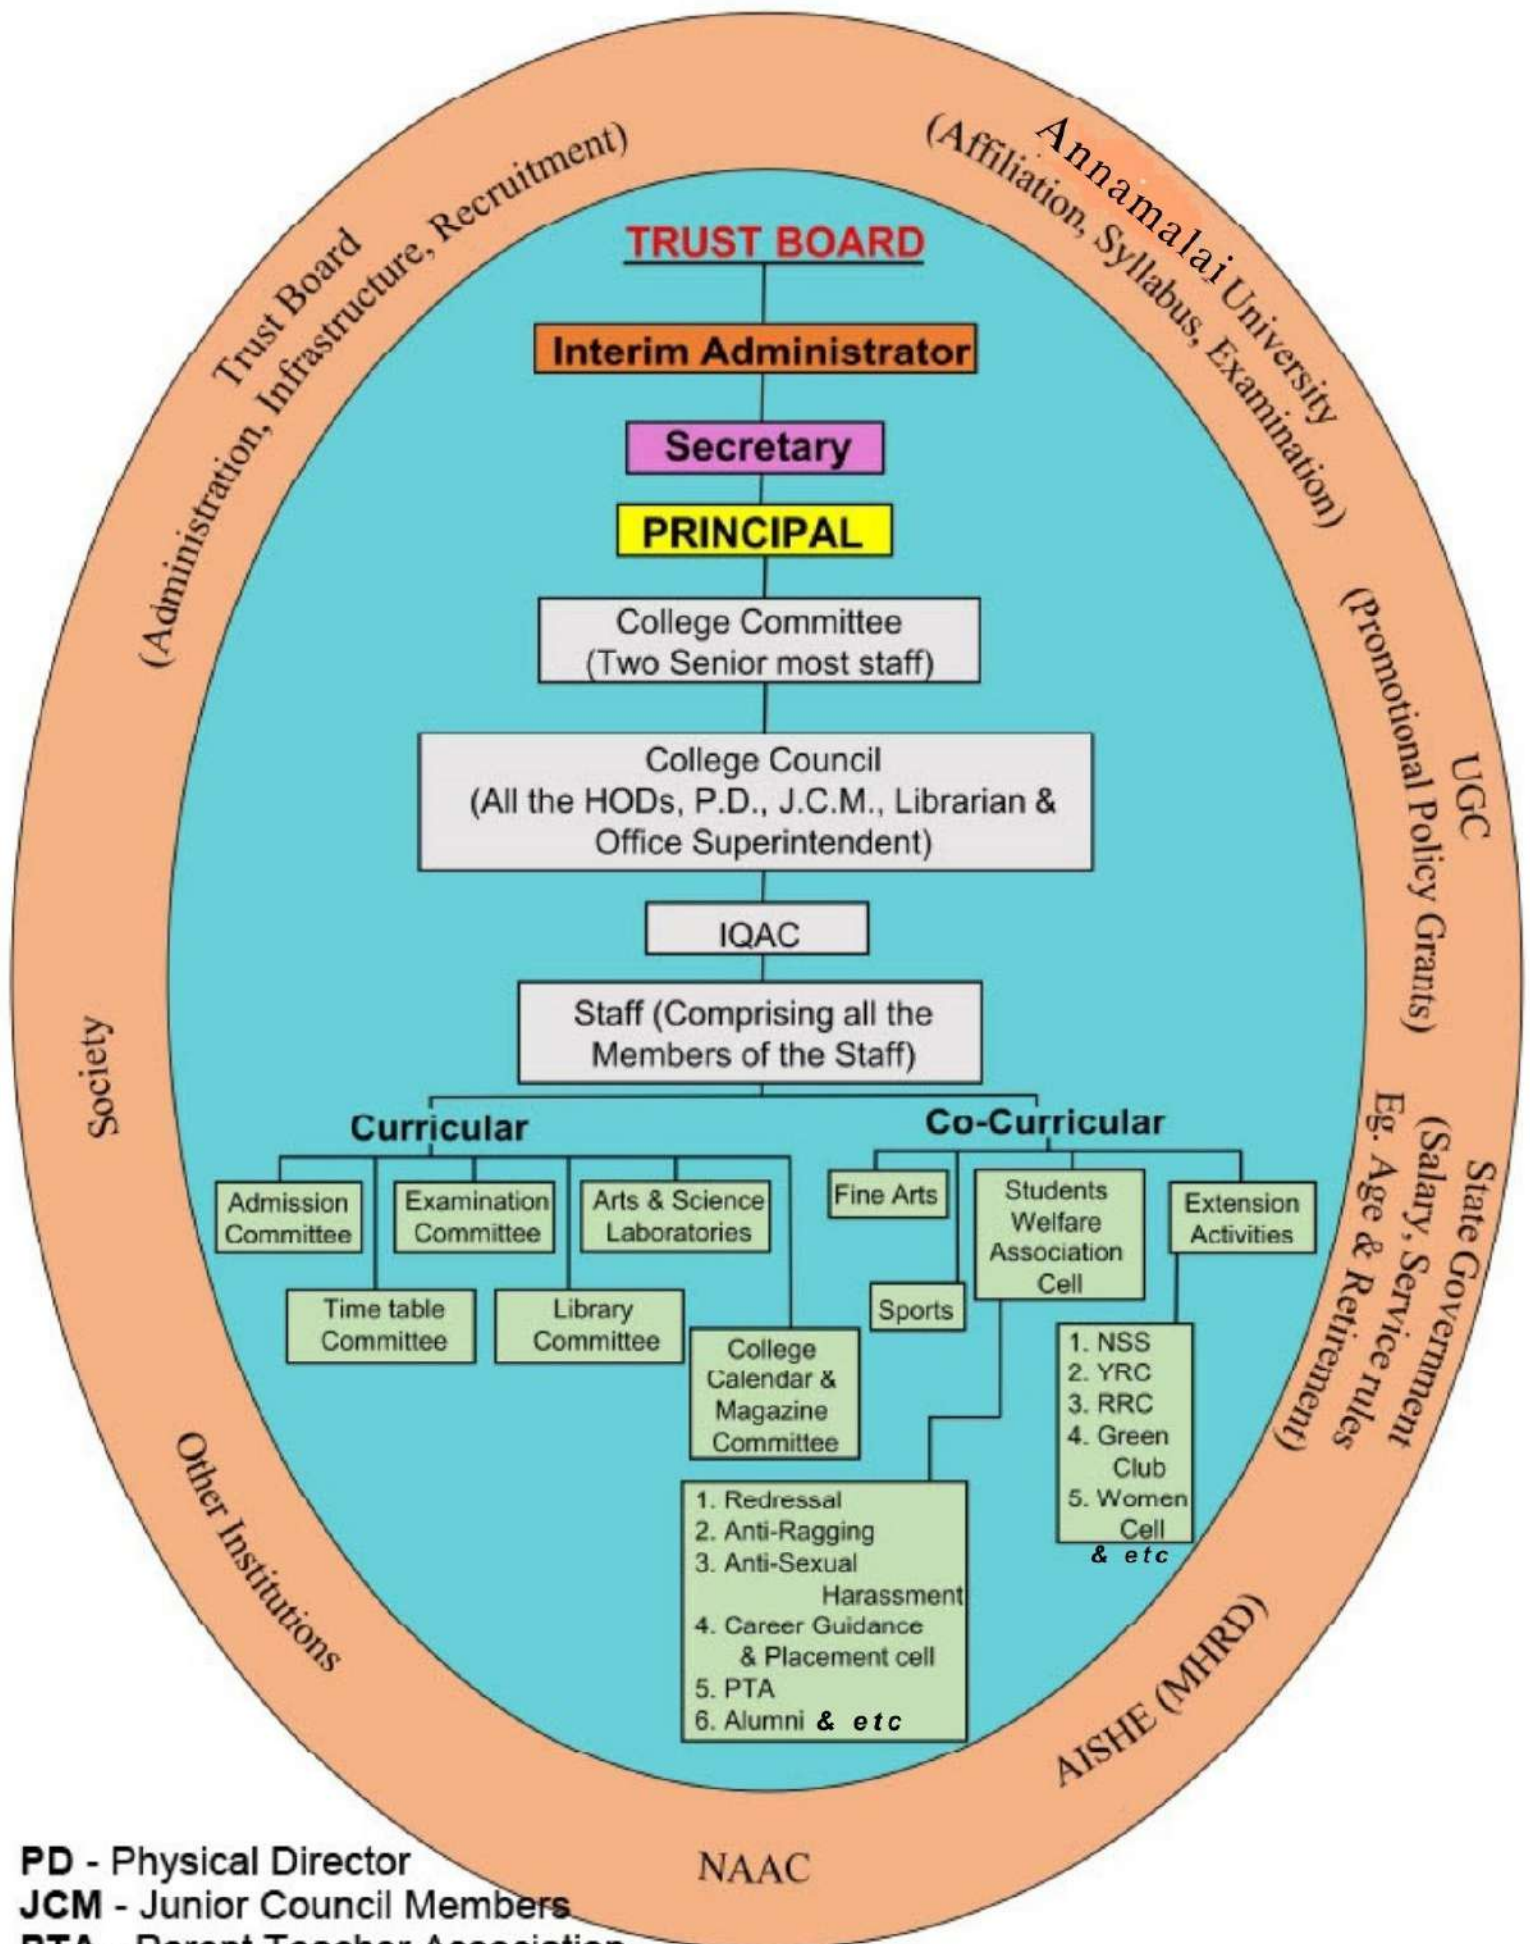

**ORGANOGRAM OF THE INSTITUTION  
C.KANDASWAMI NAIDU COLLEGE FOR WOMEN, CUDDALORE.**

**PD - Physical Director**  
**JCM - Junior Council Members**  
**PTA - Parent Teacher Association**